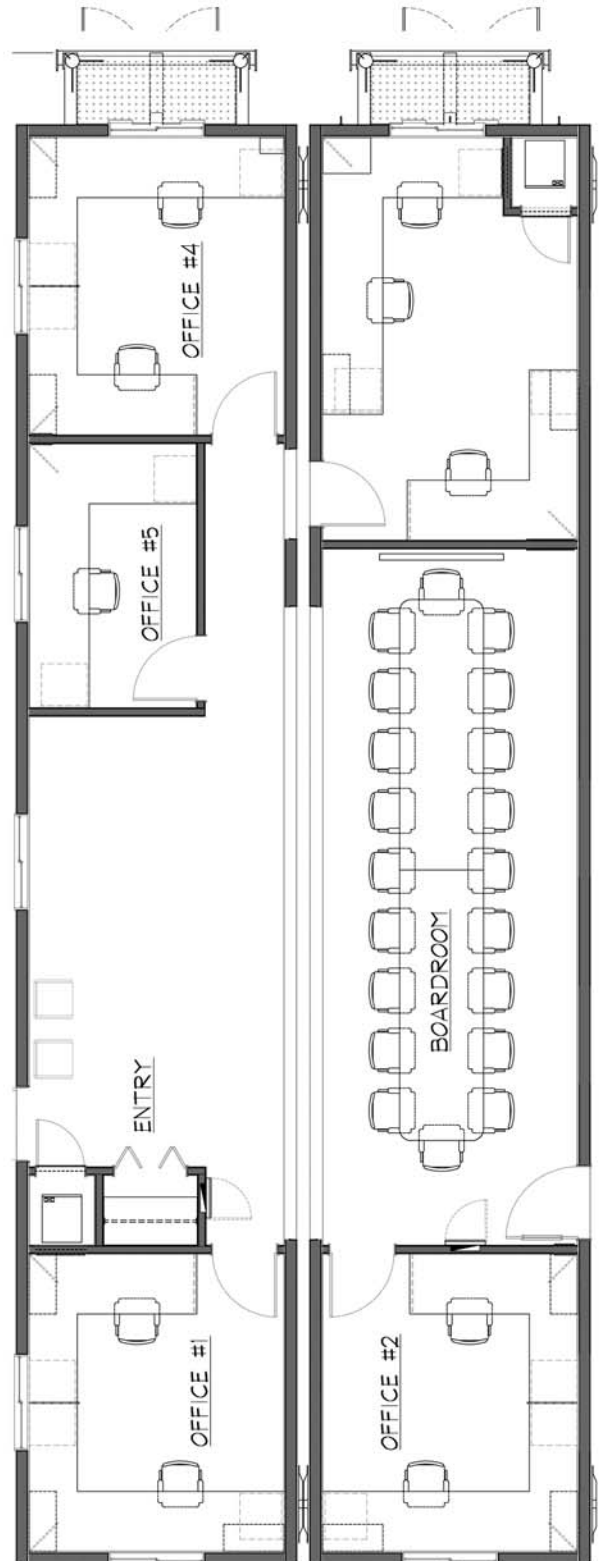

DOUBLE ORIENTATION OFFICE

24'x60'

WELLSITE TRAILERS

SPECIFICATIONS

ROOMS

- 5 Offices
- Lunch Area
- Orientation Room

WORK RELATED FEATURES

- Fall restraint system on rooftop

AUDIO VIDEO

- DVD Player
- 1 LCD Flatscreens
- 1 Satellite Receiver

OPTIONAL 3rd BOX - WET

- Locker room
- Lunch room with kitchen
- Men's and womens washrooms

STANDARD BUILDING FEATURES

- Propane Heat
- Central Air and Vac
- Satellite Phone Ready